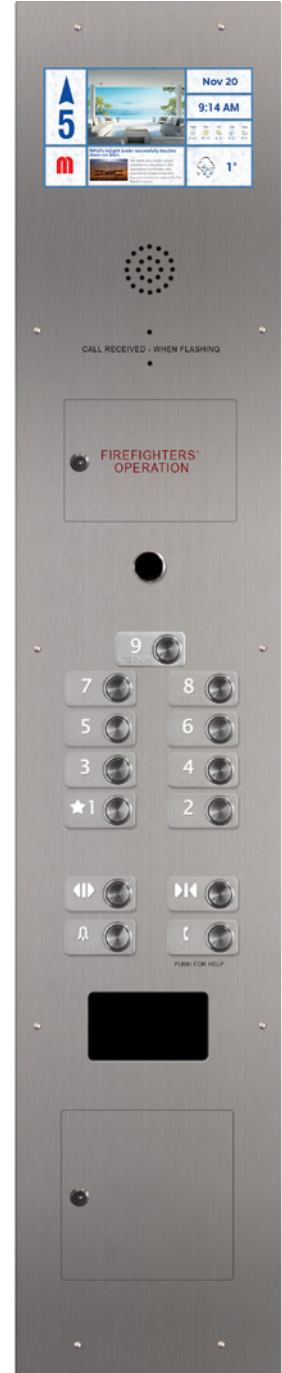

Redefine your elevator with a modern Position Indicator.

The Matisse is a high-resolution, fully networkable, and fully customizable position indicator that can integrate dynamic full-color backgrounds, news feeds, and widgets while also incorporating additional icons and elevator information.

Two-way video, Emergency Communication System, digital signage, and live video are also available.

Seamlessly Integrate:

- News & RSS feeds
- Pictures & Videos
- Time & Weather
- HTML content
- Stocks
- Position Indicator
- Scheduling
- Per-floor Messaging
- Fully customizable

Available Sizes

Flush mount available in sizes seen to the left. All are available in landscape or portrait.

Accelerometer inside.

Stainless Steel #4 COP shown on the right with a 10" Matisse PI, BS Classic pushbutton, Caesar white illuminated tactile, 2010 code with service cabinet.

Wiring Diagram

* Typical layout depending on equipment needed.

By Building
 By Contractor
 Provided By MAD
 Prewired by MAD

Mosaic Comparison Chart

	Features	Raffaello	Giotto	Matisse	Altus
Screen	Sizes	4.3" & 2.8"	7" & 4.3"	21", 19", 18.5", 17", 15", 12", 10", 7" & HDMI output to any size	48", 38", 28", 19" (Bar-Type)
	Resolution	320x240, 480x272	480x272, 1024x600	HD	1920x540
	Technology	TFT-BICOLOR	TFT (65000 COLORS)	TFT (65000 COLORS)	TFT (65000 COLORS)
Inputs	Rotation	✓	✓	✓	✓
	Binary/Gray Code/Line Per Floor (up to 32 floors)	✓	✓	✓	✓
	CAN-BUS: EC, JRT, GAL	✓	✓	✓	✓
Advanced Features	SERIAL: SMART RISE	✓	✓	✓	✓
	Integrated Voice Annunciator		✓	✓	✓
	Live Video Input			✓	✓
	Live Video Input (2-way video enabled)			✓	✓
	Message Boards/Digital Signage			✓	✓
	RRS Feeds - Weather, news, etc. (network required)			✓	✓
	USB update		✓	✓	✓
	Audio/Picture/Video Messages		audio & picture only	✓	✓
	Emergency Light		✓	✓	✓
	Custom Background Picture (per floor)		✓ *	✓	✓
	Lobby Displays			✓	✓
	Content Management			Self / Cloud	Self / Cloud
	Elevator input (ex. floor, emergency service, door open)	✓	✓	✓	✓