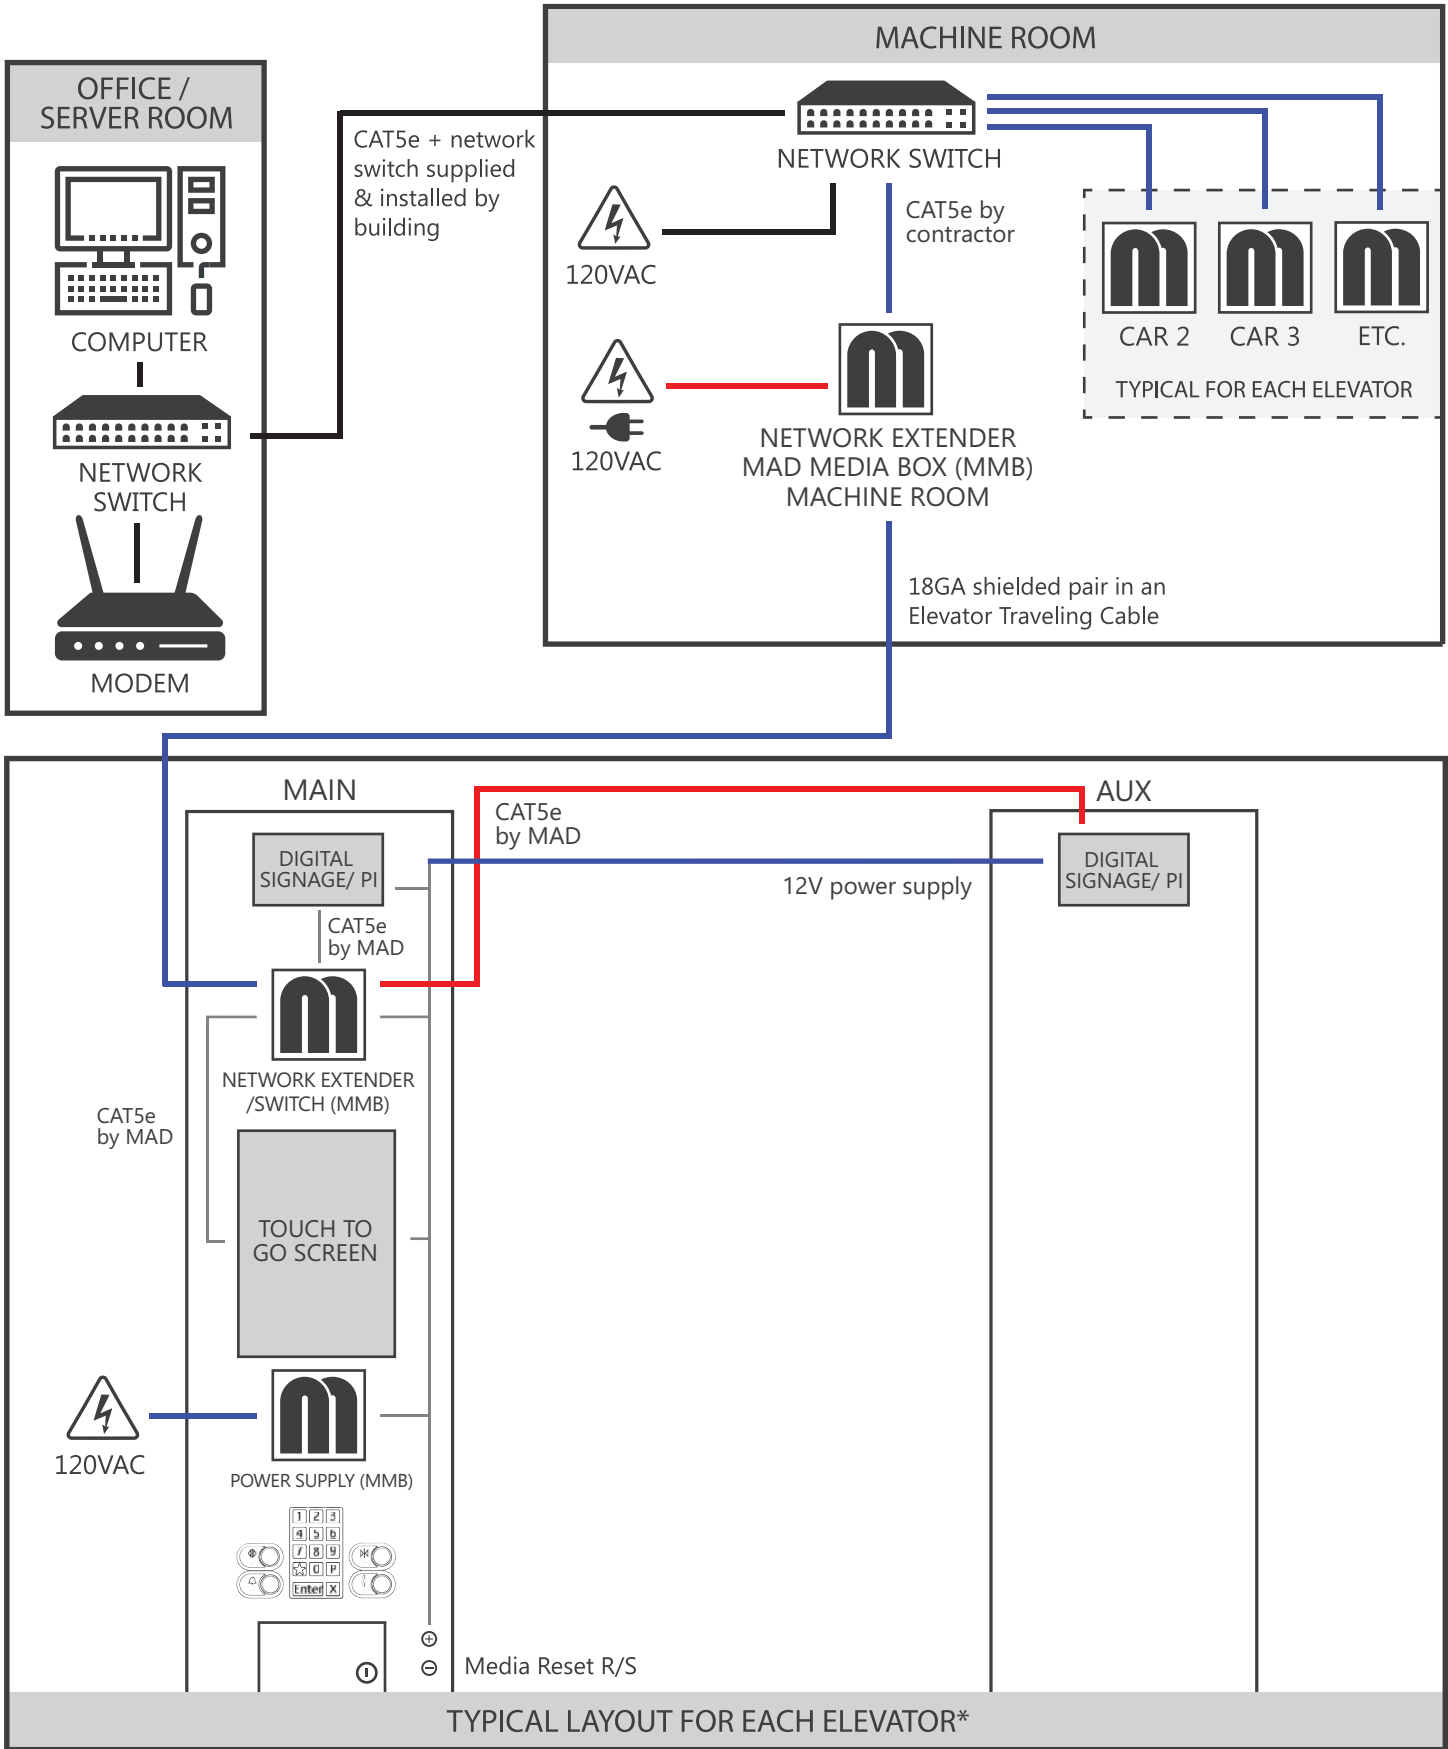

Redefine your elevator with a modern Position Indicator.

The Matisse is a high-resolution, fully networkable, and fully customizable position indicator that can integrate dynamic full-color backgrounds, news feeds, and widgets while also incorporating additional icons and elevator information.

Available Sizes

Flush mount available in sizes seen to the left. All are available in landscape or portrait.

Accelerometer inside.

Stainless Steel #4 COP shown on the right with a 10" Matisse PI, BS Classic pushbutton, Caesar white illuminated tactile, 2010 code with service cabinet.

Wiring Diagram

* Typical layout depending on equipment needed.

By Building
 By Contractor
 Provided By MAD
 Prewired by MAD

Mosaic Comparison Chart

	Features	Raffaello	Giotto	Matisse	Altus
Screen	Sizes	4.3" & 2.8"	7" & 4.3"	21", 19", 18.5", 17", 15", 12", 10", 7" & HDMI output to any size	48", 38", 28", 19" (Bar-Type)
	Resolution	320x240, 480x272	480x272, 1024x600	HD	1920x540
	Technology	TFT-BICOLOR	TFT (65000 COLORS)	TFT (65000 COLORS)	TFT (65000 COLORS)
Inputs	Rotation	✓	✓	✓	✓
	Binary/Gray Code/Line Per Floor (up to 32 floors)	✓	✓	✓	✓
	CAN-BUS: EC, JRT, GAL	✓	✓	✓	✓
Advanced Features	SERIAL: SMART RISE	✓	✓	✓	✓
	Integrated Voice Annunciator		✓	✓	✓
	Live Video Input			✓	✓
	Live Video Input (2-way video enabled)			✓	✓
	Message Boards/Digital Signage			✓	✓
	RRS Feeds - Weather, news, etc. (network required)			✓	✓
	USB update		✓	✓	✓
	Audio/Picture/Video Messages		audio & picture only	✓	✓
	Emergency Light		✓	✓	✓
	Custom Background Picture (per floor)		✓ *	✓	✓
	Lobby Displays			✓	✓
	Content Management			Self / Cloud	Self / Cloud
	Elevator input (ex. floor, emergency service, door open)	✓	✓	✓	✓