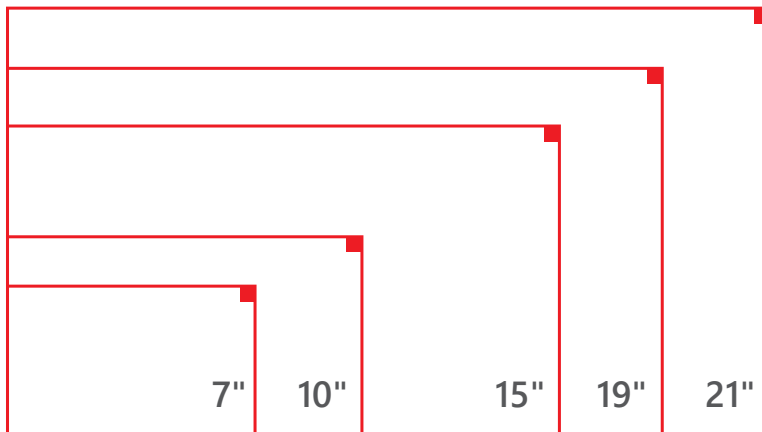

Stainless Steel #4 COP shown on the right with a 10" Matisse PI, BS Classic pushbutton, Caesar white illuminated tactile, 2010 code with service cabinet.

Available Sizes

Flush mount available in sizes seen to the left. All are available in landscape or portrait.

Accelerometer inside.