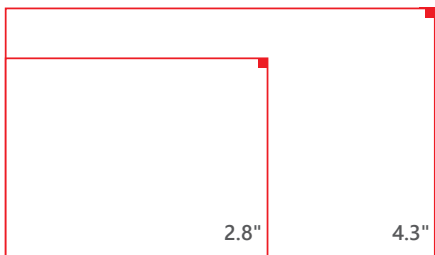

Mosaic Raffaello series display. This indicator can display either plain color or one of the newest gradient style backgrounds (Red Passion, Black and White, Gray Goose, and Blue Shades). It can be installed either vertically or horizontally, at landings or inside the elevator car, using serial or parallel inputs.

Features

- ④ 4 Wire DMG Serial link
- ④ Images and audio can be associated to each floor
- ④ On board programming menu
- ④ Accelerometer inside

Available Sizes

Available in 4:3 in 2.8" and 4.3". Can be positioned landscape or portrait.